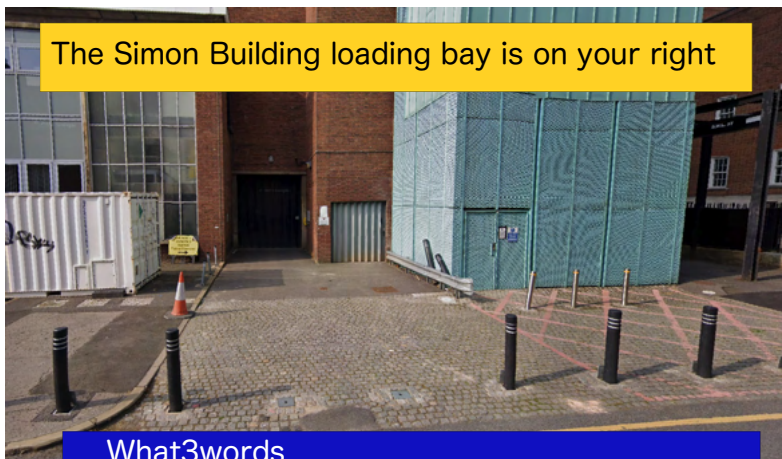

Drive along Dover St. for approx 120 metres

The Simon Building loading bay is on your right

What3words
<https://w3w.co/food.puppy.labels>