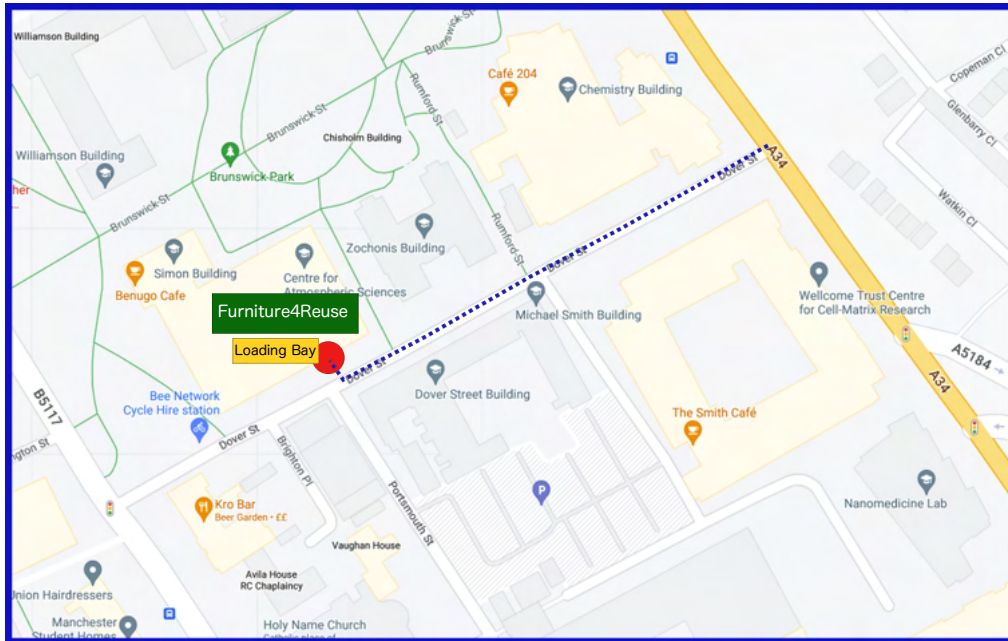

Furniture Collections

Reserved items can be collected from the loading bay at the rear of the Simon Building. This is by prior arrangement only, please speak to a member of the Furniture4Reuse team.

Turn off Upper Brook Street on to Dover St.

Drive along Dover St. for approx 120 metres

The Simon Building loading bay is on your right

What3words
<https://w3w.co/food.puppy.labels>