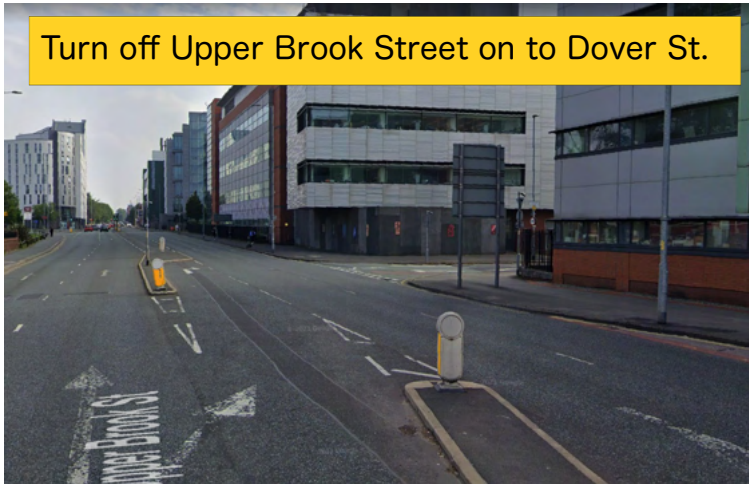

Drive along Dover St. for approx 120 metres

The Simon Building loading bay is on your right

What3words
<https://w3w.co/food.puppy.labels>